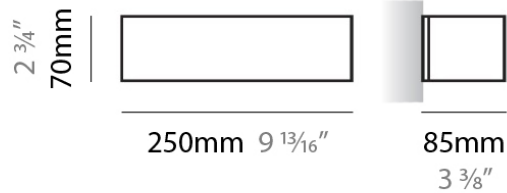

PROJECT
TYPE
NOTES
QUANTITY
DATE

TOY SURFACE

D83285

GENERAL

Series: Toy
Brand: Panzeri
Division: Design
Mounting Type: Surface
Mounting Location: Wall
Subcategory: Ambient

PHYSICAL

Shape: Rectangle
Length (mm): 250
Length (in): 9 7/8
Height (mm): 70
Height (in): 2 3/4
Extension (mm): 85
Extension (in): 3 1/4
Light Distribution: Direct / Indirect
Weight (kg): 0.9
Weight (lbs): 2
Diffuser: Frost White Glass
Fixture Material: Metal

ELECTRICAL

Number of Lamps: 1
Lamp Type: LED
Total Output Wattage (W): 12
Dimming: Non-Dimmable
Driver Included: Yes
Driver Location: Integrated
Driver Type: Constant Current
Driver Class: Class 2
Input Voltage (V): 120
Upon Request: (Dimming and 277V options available with remote driver sold separately)

LED

Color Temperature (°K): 3000
Nominal Lumen (lm): 2 x 730
CRI: >80 CRI

OPTICAL

RATINGS AND CERTIFICATIONS

Certified By: CSA Certified to UL and CSA Standards
IP rating: IP40