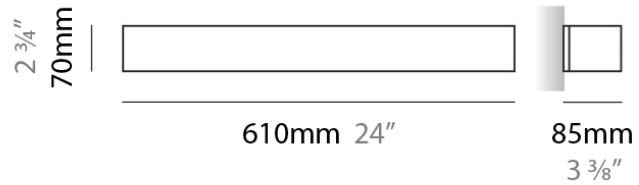

TOY SURFACE

D83286-PSS

GENERAL

Series: Toy _____
Brand: Panzeri _____
Division: Design _____
Mounting Type: Surface _____
Mounting Location: Wall _____

PHYSICAL

Shape: Rectangle _____
Length (mm): 610 _____
Length (in): 24 _____
Height (mm): 70 _____
Height (in): 2 3/4 _____
Extension (mm): 85 _____
Extension (in): 3 3/8 _____
Light Distribution: Direct / Indirect _____
Weight (kg): 1.8 _____
Weight (lbs): 4 _____
Diffuser: Frost White Glass _____
Fixture Material: Metal _____

ELECTRICAL

Lamp Type: LED _____
Input Wattage (W): 35 _____
Driver Included: Yes _____
Driver Type: Integral LED driver, 500mA (Dimming and 277V options available with remote driver sold separately) _____

LED

Color Temperature (°K): 3000 _____
Max. Delivered Lumen (lm): 2814 _____
CRI: >80 CRI _____

OPTICAL

RATINGS AND CERTIFICATIONS

Certified By: CSA Certified to UL and CSA Standards _____
IP rating: IP20 _____