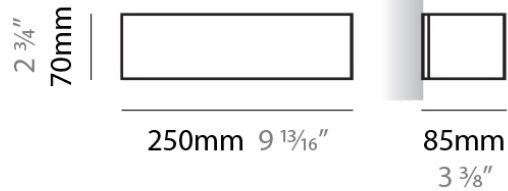

TOY SURFACE

D83139

GENERAL

Series: Toy _____
Brand: Panzeri _____
Division: Design _____
Mounting Type: Surface _____
Mounting Location: Wall _____
Subcategory: Ambient _____

PHYSICAL

Shape: Rectangle _____
Length (mm): 250 _____
Length (in): 9 7/8 _____
Height (mm): 70 _____
Height (in): 2 3/4 _____
Extension (mm): 85 _____
Extension (in): 3 1/4 _____
Light Distribution: Direct / Indirect _____
Weight (kg): 0.9 _____
Weight (lbs): 2 _____
Diffuser: Frost White Glass _____
Fixture Finish: SST _____
Fixture Material: Metal _____

ELECTRICAL

Number of Lamps: 1 _____
Lamp Type: CFL _____
Bulb Included: Bulb Not Included _____
Total Output Wattage (W): 26 _____
Max. Wattage Per Lamp (W): 26 _____
Lamp Base: GX24-q3 _____
Driver Included: Yes _____
Driver Type: Ballast - 120Vac - Non-dimming _____
Input Voltage (V): 120 _____

LED

OPTICAL

RATINGS AND CERTIFICATIONS

Certified By: CSA Certified to UL and CSA Standards _____
IP rating: IP40 _____